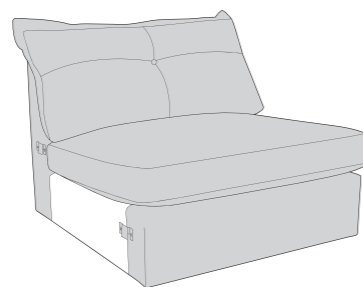

Please use this guide when ordering the following pieces to clarify cover options.

Corner Group: 4ML, ALU, COR, ALU, 4MR

Corner Group: 4ML, COR, 4MR

Corner Group: 4ML, ALU, COR, 4MR

Corner Group: 4ML, COR, ALU, 4MR

4 Seater Modular (4ML + 4MR = 4MD)

3 Seater Modular (3ML + 3MR = 3MD)

Armless Unit (ALU)

Love Chair (LOV)

-  **COVER 1**
(BODY)
-  **COVER 2**
(SCATTER)
-  **COVER 3**
(BOLSTER)

Scatter Cushions

Front = Cover 2
Back = Cover 1

Bolster Cushion

Front = Cover 3
Back = Cover 3
Flanged Edge

SUGGESTED ACCENT PIECES

Sully Footstool (FST)

SULLY DIMENSIONS (CM)

AVAILABLE PIECES	HEIGHT 1	WIDTH 2	DEPTH 3	SEAT HEIGHT 4	SEAT DEPTH 5	SEAT WIDTH 6	ACCESS DIAGONAL 7	OUTBACK HEIGHT 8	ARM HEIGHT 9	WEIGHT (KG)	SCATTER CUSHIONS
CORNER GROUP: 4ML, ALU, COR, ALU, 4MR	89	368	368	48	N/A	N/A	N/A	76	76	206	3 SCATTERS and 3 BOLSTERS
CORNER GROUP: 4ML, COR, 4MR	89	265	265	48	N/A	N/A	N/A	76	76	139	3 SCATTERS and 3 BOLSTERS
CORNER GROUP: 4ML, ALU, COR, 4MR or 4ML, COR, ALU, 4MR	89	368	265	48	N/A	N/A	N/A	76	76	172.5	3 SCATTERS and 3 BOLSTERS
4 SEATER MODULAR SOFA (4MD)	89	264	110	48	73	182	275	76	76	96	3 (2 SCATTERS, 1 BOLSTER)
3 SEATER MODULAR SOFA (3MD)	89	225	110	48	73	143	268	76	76	88	3 (2 SCATTERS, 1 BOLSTER)
4ML/4MR UNIT	89	132	110	48	73	91	136	76	76	48	4ML: 1 SCATTER and 1 BOLSTER / 4MR: 1 SCATTER
3ML/3MR UNIT	89	112.5	110	48	73	81	164	76	76	44	3ML: 1 SCATTER and 1 BOLSTER / 3MR: 1 SCATTER
CORNER UNIT (COR)	89	133	133	48	N/A	N/A	171	76	N/A	43	1 SCATTER and 2 BOLSTERS
ARMLESS UNIT (ALU)	89	103	110	48	73	N/A	149	76	N/A	33.5	N/A
LOVE CHAIR (LOV)	89	164	110	48	73	77	183	76	76	59.5	1 (1 SCATTER)
ACCENT PIECES											
SULLY FOOTSTOOL (FST)	52	106	89	N/A	N/A	N/A	138	N/A	N/A	26.5	N/A