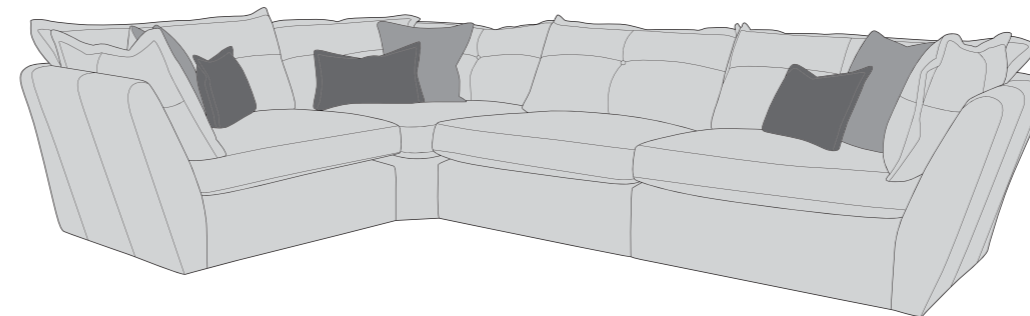

Please use this guide when ordering the following pieces to clarify cover options.

Corner Group: 4ML, ALU, COR, ALU, 4MR

Corner Group: 4ML, COR, 4MR

Corner Group: 4ML, ALU, COR, 4MR

Corner Group: 4ML, COR, ALU, 4MR

4 Seater Modular (4ML + 4MR = 4MD)

3 Seater Modular (3ML + 3MR = 3MD)

Armless Unit (ALU)

Love Chair (LOV)

-  **COVER 1**
(BODY)
-  **COVER 2**
(SCATTER)
-  **COVER 3**
(BOLSTER)

Scatter Cushions

Front = Cover 2
Back = Cover 1

Bolster Cushion

Front = Cover 3
Back = Cover 3
Flanged Edge

SUGGESTED ACCENT PIECES

Sully Footstool (FST)

SULLY DIMENSIONS (CM)

AVAILABLE PIECES	HEIGHT 1	WIDTH 2	DEPTH 3	SEAT HEIGHT 4	SEAT DEPTH 5	SEAT WIDTH 6	ACCESS DIAGONAL 7	OUTBACK HEIGHT 8	ARM HEIGHT 9	WEIGHT (KG)	SCATTER CUSHIONS
CORNER GROUP: 4ML, ALU, COR, ALU, 4MR	89	368	368	48	N/A	N/A	N/A	76	76	206	3 SCATTERS and 3 BOLSTERS
CORNER GROUP: 4ML, COR, 4MR	89	265	265	48	N/A	N/A	N/A	76	76	139	3 SCATTERS and 3 BOLSTERS
CORNER GROUP: 4ML, ALU, COR, 4MR or 4ML, COR, ALU, 4MR	89	368	265	48	N/A	N/A	N/A	76	76	172.5	3 SCATTERS and 3 BOLSTERS
4 SEATER MODULAR SOFA (4MD)	89	264	110	48	73	182	275	76	76	96	3 (2 SCATTERS, 1 BOLSTER)
3 SEATER MODULAR SOFA (3MD)	89	225	110	48	73	143	268	76	76	88	3 (2 SCATTERS, 1 BOLSTER)
4ML/4MR UNIT	89	132	110	48	73	91	136	76	76	48	4ML: 1 SCATTER and 1 BOLSTER / 4MR: 1 SCATTER
3ML/3MR UNIT	89	112.5	110	48	73	81	164	76	76	44	3ML: 1 SCATTER and 1 BOLSTER / 3MR: 1 SCATTER
CORNER UNIT (COR)	89	133	133	48	N/A	N/A	171	76	N/A	43	1 SCATTER and 2 BOLSTERS
ARMLESS UNIT (ALU)	89	103	110	48	73	N/A	149	76	N/A	33.5	N/A
LOVE CHAIR (LOV)	89	164	110	48	73	77	183	76	76	59.5	1 (1 SCATTER)
ACCENT PIECES											
SULLY FOOTSTOOL (FST)	52	106	89	N/A	N/A	N/A	138	N/A	N/A	26.5	N/A