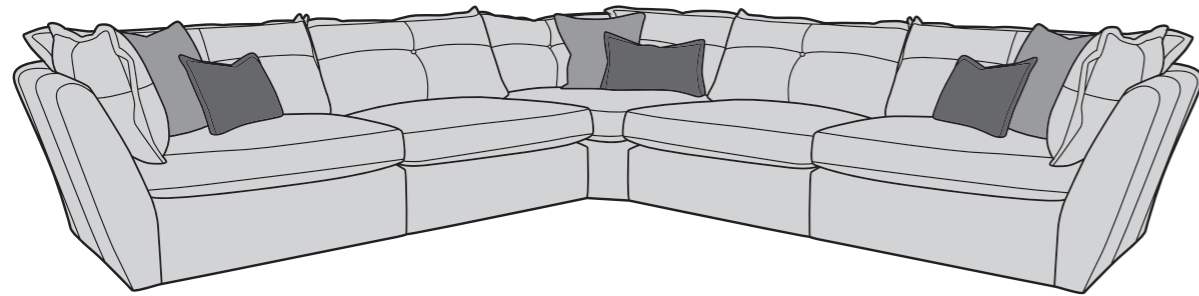

SULLY COVER GUIDE: STANDARD BACK ONLY

Please use this guide when ordering the following pieces to clarify cover options.

Corner Group: 4ML, ALU, COR, ALU, 4MR