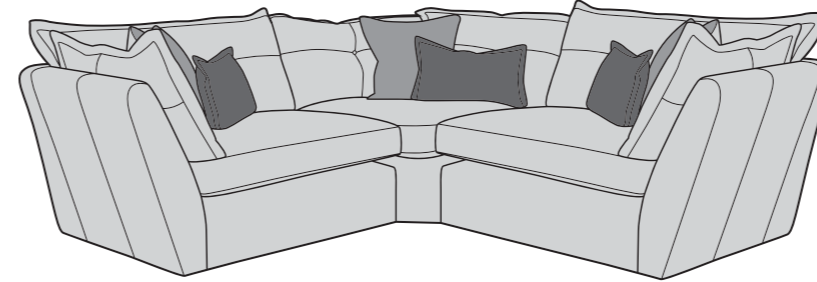

Corner Group: 4ML, COR, 4MR