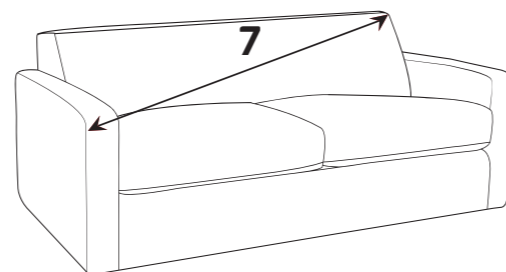

Bolster Cushion

Front = Cover 3
Back = Cover 3
Flanged Edge

SUGGESTED ACCENT PIECES

Sully Footstool (FST)

SULLY DIMENSIONS (CM)

AVAILABLE PIECES	HEIGHT 1	WIDTH 2	DEPTH 3	SEAT HEIGHT 4	SEAT DEPTH 5	SEAT WIDTH 6	ACCESS DIAGONAL 7	OUTBACK HEIGHT 8	ARM HEIGHT 9	WEIGHT (KG)	SCATTER CUSHIONS
CORNER GROUP: 4ML, ALU, COR, ALU, 4MR	89	368	368	48	N/A	N/A	N/A	76	76	206	3 SCATTERS and 3 BOLSTERS
CORNER GROUP: 4ML, COR, 4MR	89	265	265	48	N/A	N/A	N/A	76	76	139	3 SCATTERS and 3 BOLSTERS
CORNER GROUP: 4ML, ALU, COR, 4MR or 4ML, COR, ALU, 4MR	89	368	265	48	N/A	N/A	N/A	76	76	172.5	3 SCATTERS and 3 BOLSTERS
4 SEATER MODULAR SOFA (4MD)	89	264	110	48	73	182	275	76	76	96	3 (2 SCATTERS, 1 BOLSTER)
3 SEATER MODULAR SOFA (3MD)	89	225	110	48	73	143	268	76	76	88	3 (2 SCATTERS, 1 BOLSTER)
4ML/4MR UNIT	89	132	110	48	73	91	136	76	76	48	4ML: 1 SCATTER and 1 BOLSTER / 4MR: 1 SCATTER
3ML/3MR UNIT	89	112.5	110	48	73	81	164	76	76	44	3ML: 1 SCATTER and 1 BOLSTER / 3MR: 1 SCATTER
CORNER UNIT (COR)	89	133	133	48	N/A	N/A	171	76	N/A	43	1 SCATTER and 2 BOLSTERS
ARMLESS UNIT (ALU)	89	103	110	48	73	N/A	149	76	N/A	33.5	N/A
LOVE CHAIR (LOV)	89	164	110	48	73	77	183	76	76	59.5	1 (1 SCATTER)
ACCENT PIECES											
SULLY FOOTSTOOL (FST)	52	106	89	N/A	N/A	N/A	138	N/A	N/A	26.5	N/A

- * Hardwood & composite board frame.
- * Dowelled, screwed, glued & stapled joinery.
- * Both 4 & 3 seater modular sofas can only be supplied as complete units (4MD & 3MD)

- * Featherflex seat interior. 
- * Fibre filled backs for added comfort.
- * Sumptuous feather filled arm pads for added comfort. 
- * Feather filled scatters and bolsters included. 

- * Serpentine seat springs & silent wire.
- * Elasticated back webbing.

DIMENSION GUIDE

Check the diagonal access dimension to ensure furniture will fit in your home.

- 1 - HEIGHT
- 2 - WIDTH
- 3 - DEPTH
- 4 - SEAT HEIGHT
- 5 - SEAT DEPTH (STD & PILLOW)
- 6 - SEAT WIDTH
- 7 - DIAGONAL ACCESS
- 8 - OUTBACK HEIGHT
- 9 - ARM HEIGHT