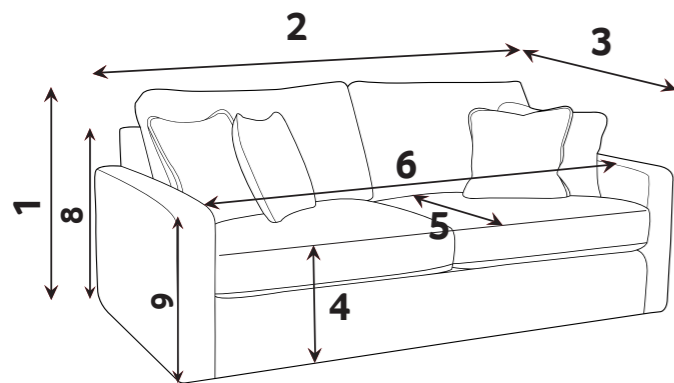

4 Seater Modular (4ML + 4MR = 4MD)

3 Seater Modular (3ML + 3MR = 3MD)

Armless Unit (ALU)

Love Chair (LOV)

-  **COVER 1**
(BODY)
-  **COVER 2**
(SCATTER)
-  **COVER 3**
(BOLSTER)

Scatter Cushions

Front = Cover 2
Back = Cover 1

Bolster Cushion

Front = Cover 3
Back = Cover 3
Flanged Edge

SUGGESTED ACCENT PIECES

Sully Footstool (FST)

SULLY DIMENSIONS (CM)

AVAILABLE PIECES	HEIGHT 1	WIDTH 2	DEPTH 3	SEAT HEIGHT 4	SEAT DEPTH 5	SEAT WIDTH 6	ACCESS DIAGONAL 7	OUTBACK HEIGHT 8	ARM HEIGHT 9	WEIGHT (KG)	SCATTER CUSHIONS
CORNER GROUP: 4ML, ALU, COR, ALU, 4MR	89	368	368	48	N/A	N/A	N/A	76	76	206	3 SCATTERS and 3 BOLSTERS
CORNER GROUP: 4ML, COR, 4MR	89	265	265	48	N/A	N/A	N/A	76	76	139	3 SCATTERS and 3 BOLSTERS
CORNER GROUP: 4ML, ALU, COR, 4MR or 4ML, COR, ALU, 4MR	89	368	265	48	N/A	N/A	N/A	76	76	172.5	3 SCATTERS and 3 BOLSTERS
4 SEATER MODULAR SOFA (4MD)	89	264	110	48	73	182	275	76	76	96	3 (2 SCATTERS, 1 BOLSTER)
3 SEATER MODULAR SOFA (3MD)	89	225	110	48	73	143	268	76	76	88	3 (2 SCATTERS, 1 BOLSTER)
4ML/4MR UNIT	89	132	110	48	73	91	136	76	76	48	4ML: 1 SCATTER and 1 BOLSTER / 4MR: 1 SCATTER
3ML/3MR UNIT	89	112.5	110	48	73	81	164	76	76	44	3ML: 1 SCATTER and 1 BOLSTER / 3MR: 1 SCATTER
CORNER UNIT (COR)	89	133	133	48	N/A	N/A	171	76	N/A	43	1 SCATTER and 2 BOLSTERS
ARMLESS UNIT (ALU)	89	103	110	48	73	N/A	149	76	N/A	33.5	N/A
LOVE CHAIR (LOV)	89	164	110	48	73	77	183	76	76	59.5	1 (1 SCATTER)
ACCENT PIECES											
SULLY FOOTSTOOL (FST)	52	106	89	N/A	N/A	N/A	138	N/A	N/A	26.5	N/A

- * Serpentine seat springs & silent wire.
- * Elasticated back webbing.

DIMENSION GUIDE

Check the diagonal access dimension to ensure furniture will fit in your home.

- 1 - HEIGHT
- 2 - WIDTH
- 3 - DEPTH
- 4 - SEAT HEIGHT
- 5 - SEAT DEPTH (STD & PILLOW)
- 6 - SEAT WIDTH
- 7 - DIAGONAL ACCESS
- 8 - OUTBACK HEIGHT
- 9 - ARM HEIGHT