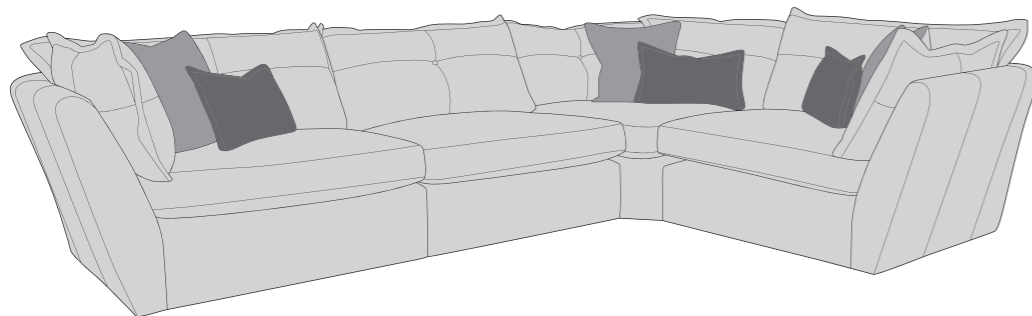

Please use this guide when ordering the following pieces to clarify cover options.

Corner Group: 4ML, ALU, COR, ALU, 4MR

Corner Group: 4ML, COR, 4MR

Corner Group: 4ML, ALU, COR, 4MR

Corner Group: 4ML, COR, ALU, 4MR

4 Seater Modular (4ML + 4MR = 4MD)

3 Seater Modular (3ML + 3MR = 3MD)

Armless Unit (ALU)

Love Chair (LOV)

-  **COVER 1**
(BODY)
-  **COVER 2**
(SCATTER)
-  **COVER 3**
(BOLSTER)

Scatter Cushions

Front = Cover 2
Back = Cover 1

Bolster Cushion

Front = Cover 3
Back = Cover 3
Flanged Edge

SUGGESTED ACCENT PIECES

Sully Footstool (FST)

SULLY DIMENSIONS (CM)

AVAILABLE PIECES	HEIGHT 1	WIDTH 2	DEPTH 3	SEAT HEIGHT 4	SEAT DEPTH 5	SEAT WIDTH 6	ACCESS DIAGONAL 7	OUTBACK HEIGHT 8	ARM HEIGHT 9	WEIGHT (KG)	SCATTER CUSHIONS
CORNER GROUP: 4ML, ALU, COR, ALU, 4MR	89	368	368	48	N/A	N/A	N/A	76	76	206	3 SCATTERS and 3 BOLSTERS
CORNER GROUP: 4ML, COR, 4MR	89	265	265	48	N/A	N/A	N/A	76	76	139	3 SCATTERS and 3 BOLSTERS
CORNER GROUP: 4ML, ALU, COR, 4MR or 4ML, COR, ALU, 4MR	89	368	265	48	N/A	N/A	N/A	76	76	172.5	3 SCATTERS and 3 BOLSTERS
4 SEATER MODULAR SOFA (4MD)	89	264	110	48	73	182	275	76	76	96	3 (2 SCATTERS, 1 BOLSTER)
3 SEATER MODULAR SOFA (3MD)	89	225	110	48	73	143	268	76	76	88	3 (2 SCATTERS, 1 BOLSTER)
4ML/4MR UNIT	89	132	110	48	73	91	136	76	76	48	4ML: 1 SCATTER and 1 BOLSTER / 4MR: 1 SCATTER
3ML/3MR UNIT	89	112.5	110	48	73	81	164	76	76	44	3ML: 1 SCATTER and 1 BOLSTER / 3MR: 1 SCATTER
CORNER UNIT (COR)	89	133	133	48	N/A	N/A	171	76	N/A	43	1 SCATTER and 2 BOLSTERS
ARMLESS UNIT (ALU)	89	103	110	48	73	N/A	149	76	N/A	33.5	N/A
LOVE CHAIR (LOV)	89	164	110	48	73	77	183	76	76	59.5	1 (1 SCATTER)
ACCENT PIECES											
SULLY FOOTSTOOL (FST)	52	106	89	N/A	N/A	N/A	138	N/A	N/A	26.5	N/A