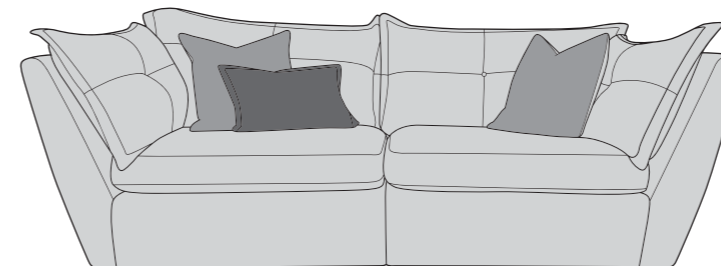

Please use this guide when ordering the following pieces to clarify cover options.

Corner Group: 4ML, ALU, COR, ALU, 4MR

Corner Group: 4ML, COR, 4MR

Corner Group: 4ML, ALU, COR, 4MR

Corner Group: 4ML, COR, ALU, 4MR

4 Seater Modular (4ML + 4MR = 4MD)

3 Seater Modular (3ML + 3MR = 3MD)

Armless Unit (ALU)

Love Chair (LOV)

-  **COVER 1**
(BODY)
-  **COVER 2**
(SCATTER)
-  **COVER 3**
(BOLSTER)

Scatter Cushions

Front = Cover 2
Back = Cover 1

Bolster Cushion

Front = Cover 3
Back = Cover 3
Flanged Edge

SUGGESTED ACCENT PIECES

Sully Footstool (FST)

SULLY DIMENSIONS (CM)

AVAILABLE PIECES	HEIGHT 1	WIDTH 2	DEPTH 3	SEAT HEIGHT 4	SEAT DEPTH 5	SEAT WIDTH 6	ACCESS DIAGONAL 7	OUTBACK HEIGHT 8	ARM HEIGHT 9	WEIGHT (KG)	SCATTER CUSHIONS
CORNER GROUP: 4ML, ALU, COR, ALU, 4MR	89	368	368	48	N/A	N/A	N/A	76	76	206	3 SCATTERS and 3 BOLSTERS
CORNER GROUP: 4ML, COR, 4MR	89	265	265	48	N/A	N/A	N/A	76	76	139	3 SCATTERS and 3 BOLSTERS
CORNER GROUP: 4ML, ALU, COR, 4MR or 4ML, COR, ALU, 4MR	89	368	265	48	N/A	N/A	N/A	76	76	172.5	3 SCATTERS and 3 BOLSTERS
4 SEATER MODULAR SOFA (4MD)	89	264	110	48	73	182	275	76	76	96	3 (2 SCATTERS, 1 BOLSTER)
3 SEATER MODULAR SOFA (3MD)	89	225	110	48	73	143	268	76	76	88	3 (2 SCATTERS, 1 BOLSTER)
4ML/4MR UNIT	89	132	110	48	73	91	136	76	76	48	4ML: 1 SCATTER and 1 BOLSTER / 4MR: 1 SCATTER
3ML/3MR UNIT	89	112.5	110	48	73	81	164	76	76	44	3ML: 1 SCATTER and 1 BOLSTER / 3MR: 1 SCATTER
CORNER UNIT (COR)	89	133	133	48	N/A	N/A	171	76	N/A	43	1 SCATTER and 2 BOLSTERS
ARMLESS UNIT (ALU)	89	103	110	48	73	N/A	149	76	N/A	33.5	N/A
LOVE CHAIR (LOV)	89	164	110	48	73	77	183	76	76	59.5	1 (1 SCATTER)
ACCENT PIECES											
SULLY FOOTSTOOL (FST)	52	106	89	N/A	N/A	N/A	138	N/A	N/A	26.5	N/A