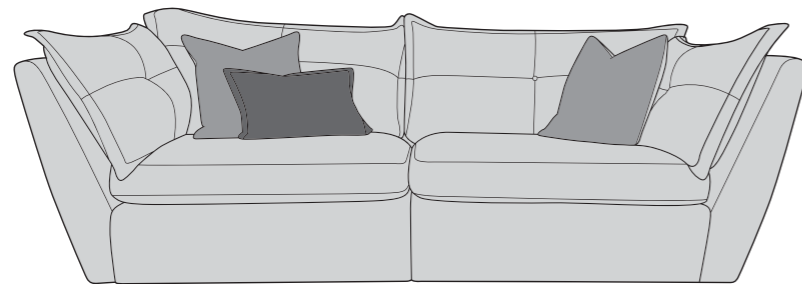

Please use this guide when ordering the following pieces to clarify cover options.

Corner Group: 4ML, ALU, COR, ALU, 4MR

Corner Group: 4ML, COR, 4MR

Corner Group: 4ML, ALU, COR, 4MR

Corner Group: 4ML, COR, ALU, 4MR

4 Seater Modular (4ML + 4MR = 4MD)

3 Seater Modular (3ML + 3MR = 3MD)

Armless Unit (ALU)

Love Chair (LOV)

-  **COVER 1**
(BODY)
-  **COVER 2**
(SCATTER)
-  **COVER 3**
(BOLSTER)

Scatter Cushions

Front = Cover 2
Back = Cover 1

Bolster Cushion

Front = Cover 3
Back = Cover 3
Flanged Edge

SUGGESTED ACCENT PIECES

Sully Footstool (FST)

SULLY DIMENSIONS (CM)

AVAILABLE PIECES	HEIGHT 1	WIDTH 2	DEPTH 3	SEAT HEIGHT 4	SEAT DEPTH 5	SEAT WIDTH 6	ACCESS DIAGONAL 7	OUTBACK HEIGHT 8	ARM HEIGHT 9	WEIGHT (KG)	SCATTER CUSHIONS
CORNER GROUP: 4ML, ALU, COR, ALU, 4MR	89	368	368	48	N/A	N/A	N/A	76	76	206	3 SCATTERS and 3 BOLSTERS
CORNER GROUP: 4ML, COR, 4MR	89	265	265	48	N/A	N/A	N/A	76	76	139	3 SCATTERS and 3 BOLSTERS
CORNER GROUP: 4ML, ALU, COR, 4MR or 4ML, COR, ALU, 4MR	89	368	265	48	N/A	N/A	N/A	76	76	172.5	3 SCATTERS and 3 BOLSTERS
4 SEATER MODULAR SOFA (4MD)	89	264	110	48	73	182	275	76	76	96	3 (2 SCATTERS, 1 BOLSTER)
3 SEATER MODULAR SOFA (3MD)	89	225	110	48	73	143	268	76	76	88	3 (2 SCATTERS, 1 BOLSTER)
4ML/4MR UNIT	89	132	110	48	73	91	136	76	76	48	4ML: 1 SCATTER and 1 BOLSTER / 4MR: 1 SCATTER
3ML/3MR UNIT	89	112.5	110	48	73	81	164	76	76	44	3ML: 1 SCATTER and 1 BOLSTER / 3MR: 1 SCATTER
CORNER UNIT (COR)	89	133	133	48	N/A	N/A	171	76	N/A	43	1 SCATTER and 2 BOLSTERS
ARMLESS UNIT (ALU)	89	103	110	48	73	N/A	149	76	N/A	33.5	N/A
LOVE CHAIR (LOV)	89	164	110	48	73	77	183	76	76	59.5	1 (1 SCATTER)
ACCENT PIECES											
SULLY FOOTSTOOL (FST)	52	106	89	N/A	N/A	N/A	138	N/A	N/A	26.5	N/A