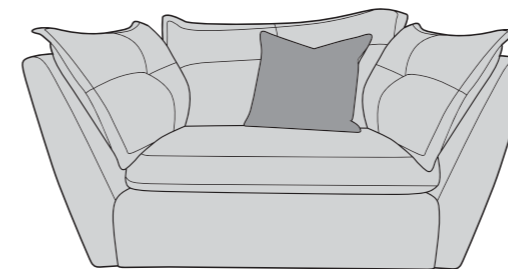

4 Seater Modular (4ML + 4MR = 4MD)

3 Seater Modular (3ML + 3MR = 3MD)

Armless Unit (ALU)

Love Chair (LOV)

-  **COVER 1**
(BODY)
-  **COVER 2**
(SCATTER)
-  **COVER 3**
(BOLSTER)

Scatter Cushions

Front = Cover 2
Back = Cover 1

Bolster Cushion

Front = Cover 3
Back = Cover 3
Flanged Edge

SUGGESTED ACCENT PIECES

Sully Footstool (FST)

SULLY DIMENSIONS (CM)

AVAILABLE PIECES	HEIGHT 1	WIDTH 2	DEPTH 3	SEAT HEIGHT 4	SEAT DEPTH 5	SEAT WIDTH 6	ACCESS DIAGONAL 7	OUTBACK HEIGHT 8	ARM HEIGHT 9	WEIGHT (KG)	SCATTER CUSHIONS
CORNER GROUP: 4ML, ALU, COR, ALU, 4MR	89	368	368	48	N/A	N/A	N/A	76	76	206	3 SCATTERS and 3 BOLSTERS
CORNER GROUP: 4ML, COR, 4MR	89	265	265	48	N/A	N/A	N/A	76	76	139	3 SCATTERS and 3 BOLSTERS
CORNER GROUP: 4ML, ALU, COR, 4MR or 4ML, COR, ALU, 4MR	89	368	265	48	N/A	N/A	N/A	76	76	172.5	3 SCATTERS and 3 BOLSTERS
4 SEATER MODULAR SOFA (4MD)	89	264	110	48	73	182	275	76	76	96	3 (2 SCATTERS, 1 BOLSTER)
3 SEATER MODULAR SOFA (3MD)	89	225	110	48	73	143	268	76	76	88	3 (2 SCATTERS, 1 BOLSTER)
4ML/4MR UNIT	89	132	110	48	73	91	136	76	76	48	4ML: 1 SCATTER and 1 BOLSTER / 4MR: 1 SCATTER
3ML/3MR UNIT	89	112.5	110	48	73	81	164	76	76	44	3ML: 1 SCATTER and 1 BOLSTER / 3MR: 1 SCATTER
CORNER UNIT (COR)	89	133	133	48	N/A	N/A	171	76	N/A	43	1 SCATTER and 2 BOLSTERS
ARMLESS UNIT (ALU)	89	103	110	48	73	N/A	149	76	N/A	33.5	N/A
LOVE CHAIR (LOV)	89	164	110	48	73	77	183	76	76	59.5	1 (1 SCATTER)
ACCENT PIECES											
SULLY FOOTSTOOL (FST)	52	106	89	N/A	N/A	N/A	138	N/A	N/A	26.5	N/A

- * Hardwood & composite board frame.
- * Dowelled, screwed, glued & stapled joinery.
- * Both 4 & 3 seater modular sofas can only be supplied as complete units (4MD & 3MD)

- * Featherflex seat interior. 
- * Fibre filled backs for added comfort.
- * Sumptuous feather filled arm pads for added comfort. 
- * Feather filled scatters and bolsters included. 