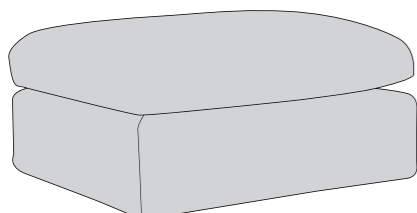

Please use this guide when ordering the following pieces to clarify cover options.

Corner Group: 4ML, ALU, COR, ALU, 4MR

Corner Group: 4ML, COR, 4MR

Corner Group: 4ML, ALU, COR, 4MR

Corner Group: 4ML, COR, ALU, 4MR

4 Seater Modular (4ML + 4MR = 4MD)

3 Seater Modular (3ML + 3MR = 3MD)

Armless Unit (ALU)

Love Chair (LOV)

-  **COVER 1**
(BODY)
-  **COVER 2**
(SCATTER)
-  **COVER 3**
(BOLSTER)

Scatter Cushions

Front = Cover 2
Back = Cover 1

Bolster Cushion

Front = Cover 3
Back = Cover 3
Flanged Edge

SUGGESTED ACCENT PIECES

Sully Footstool (FST)

SULLY DIMENSIONS (CM)

AVAILABLE PIECES	HEIGHT 1	WIDTH 2	DEPTH 3	SEAT HEIGHT 4	SEAT DEPTH 5	SEAT WIDTH 6	ACCESS DIAGONAL 7	OUTBACK HEIGHT 8	ARM HEIGHT 9	WEIGHT (KG)	SCATTER CUSHIONS
CORNER GROUP: 4ML, ALU, COR, ALU, 4MR	89	368	368	48	N/A	N/A	N/A	76	76	206	3 SCATTERS and 3 BOLSTERS
CORNER GROUP: 4ML, COR, 4MR	89	265	265	48	N/A	N/A	N/A	76	76	139	3 SCATTERS and 3 BOLSTERS
CORNER GROUP: 4ML, ALU, COR, 4MR or 4ML, COR, ALU, 4MR	89	368	265	48	N/A	N/A	N/A	76	76	172.5	3 SCATTERS and 3 BOLSTERS
4 SEATER MODULAR SOFA (4MD)	89	264	110	48	73	182	275	76	76	96	3 (2 SCATTERS, 1 BOLSTER)
3 SEATER MODULAR SOFA (3MD)	89	225	110	48	73	143	268	76	76	88	3 (2 SCATTERS, 1 BOLSTER)
4ML/4MR UNIT	89	132	110	48	73	91	136	76	76	48	4ML: 1 SCATTER and 1 BOLSTER / 4MR: 1 SCATTER
3ML/3MR UNIT	89	112.5	110	48	73	81	164	76	76	44	3ML: 1 SCATTER and 1 BOLSTER / 3MR: 1 SCATTER
CORNER UNIT (COR)	89	133	133	48	N/A	N/A	171	76	N/A	43	1 SCATTER and 2 BOLSTERS
ARMLESS UNIT (ALU)	89	103	110	48	73	N/A	149	76	N/A	33.5	N/A
LOVE CHAIR (LOV)	89	164	110	48	73	77	183	76	76	59.5	1 (1 SCATTER)
ACCENT PIECES											
SULLY FOOTSTOOL (FST)	52	106	89	N/A	N/A	N/A	138	N/A	N/A	26.5	N/A